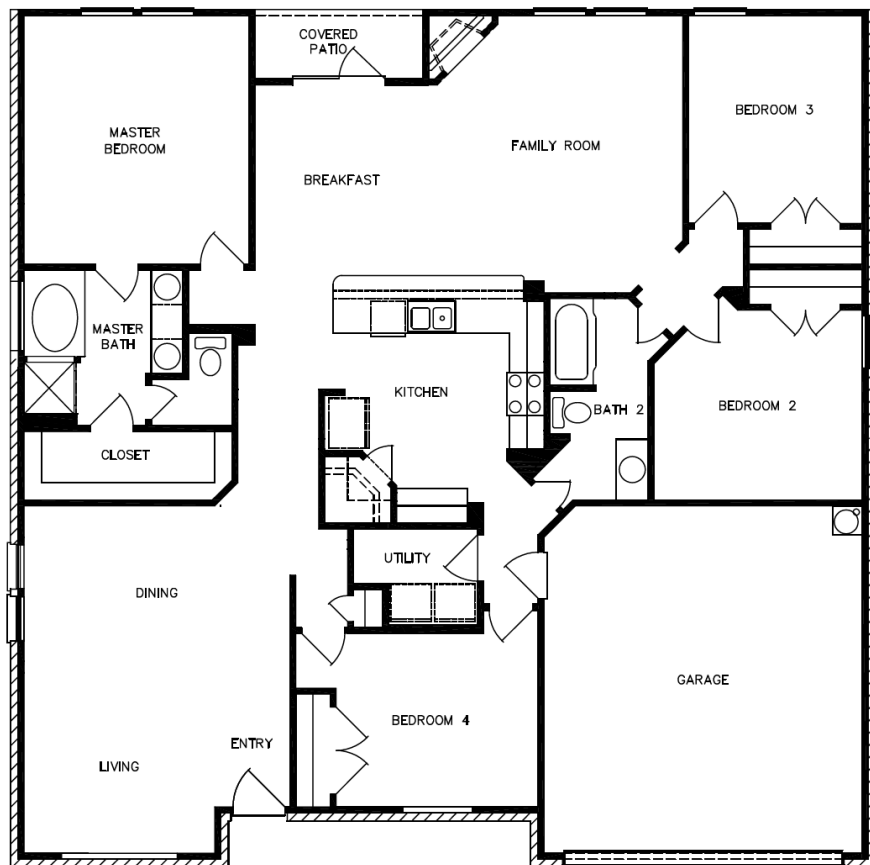

“Experience the Tradition”

BRASELTON HOMES

www.braseltonhomes.com

991-4710

The Barrington

2002 Square Foot

4 Bedrooms

2 Baths

2 Living Areas

2 Dining Areas

© Copyright – Kipp Flores Architects 1999

08/20/2009

"ALL SQUARE FOOTAGE ARE APPROXIMATE, PLANS MAY NOT ACCURATELY REFLECT ROOM SIZE PRICES, FINANCING, PLAN DESIGNS, AND AVIALABILITY OF SITES ARE SUBJECT TO CHANGE WITHOUT NOTICE"

The Barrington

ELEVATION "A"

ELEVATION "A-2"

ELEVATION "B"

ELEVATION "Y"

ELEVATION "C"

ELEVATION "Z"