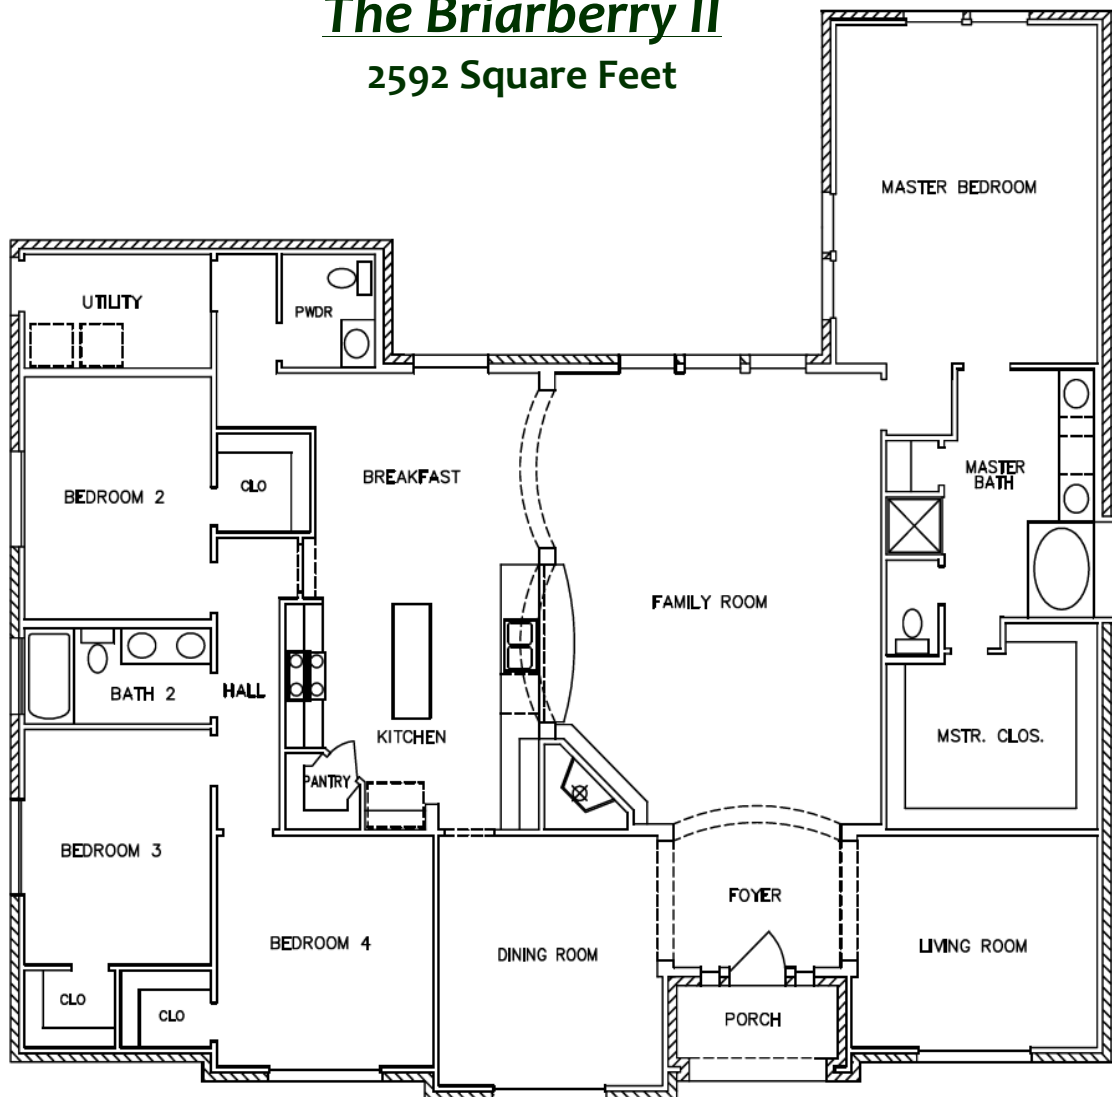

Braselton HOMES

experience the tradition

991-4710

The Briarberry II

2592 Square Feet

© Copyright – Braselton Homes, Inc. 2002

9/2/2009

"ALL SQUARE FOOTAGE ARE APPROXIMATE, PLANS MAY NOT ACCURATELY REFLECT ROOM SIZE PRICES, FINANCING, PLAN DESIGNS, AND AVAILABILITY OF SITES ARE SUBJECT TO CHANGE WITHOUT NOTICE"

Briarberry II

Elevation "A"

Elevation "B"

Elevation "C"