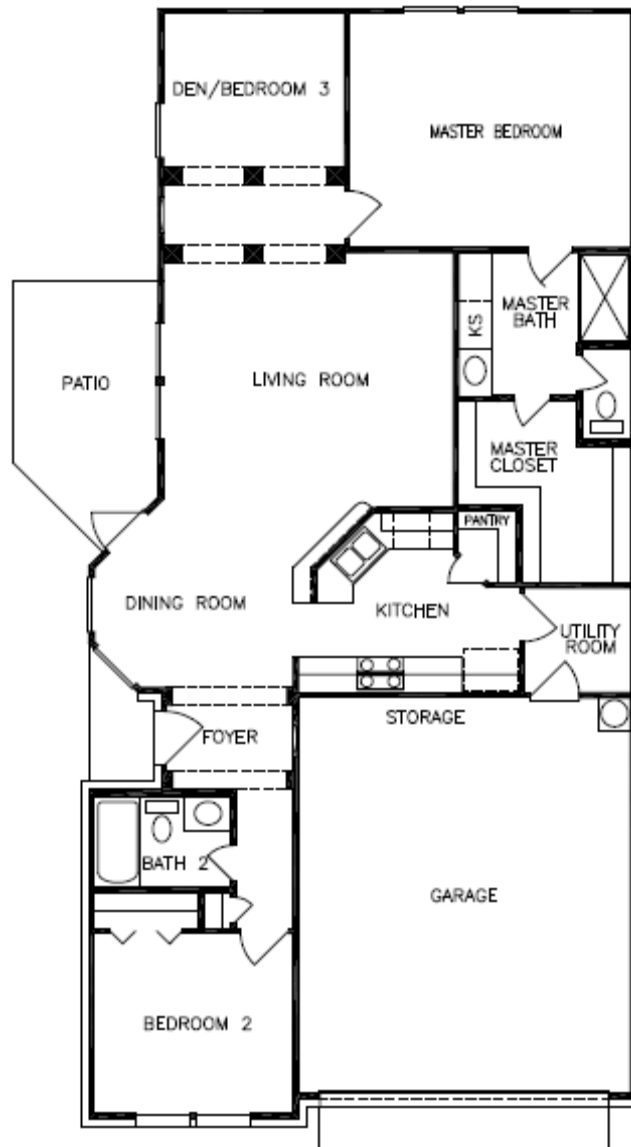

Braselton HOMES

experience the tradition
991-4710

The Whitehall

1347 Square Feet

3 Bedrooms

2 Baths

© Copyright – Braselton Homes, Inc 2002

11/3/2008

"ALL SQUARE FOOTAGE ARE APPROXIMATE, PLANS MAY NOT ACCURATELY REFLECT ROOM SIZE PRICES, FINANCING, PLAN DESIGNS, AND AVIALABILITY OF SITES ARE SUBJECT TO CHANGE WITHOUT NOTICE"

The Whitehall

ELEVATION "A"

ELEVATION "B"

ELEVATION "C"